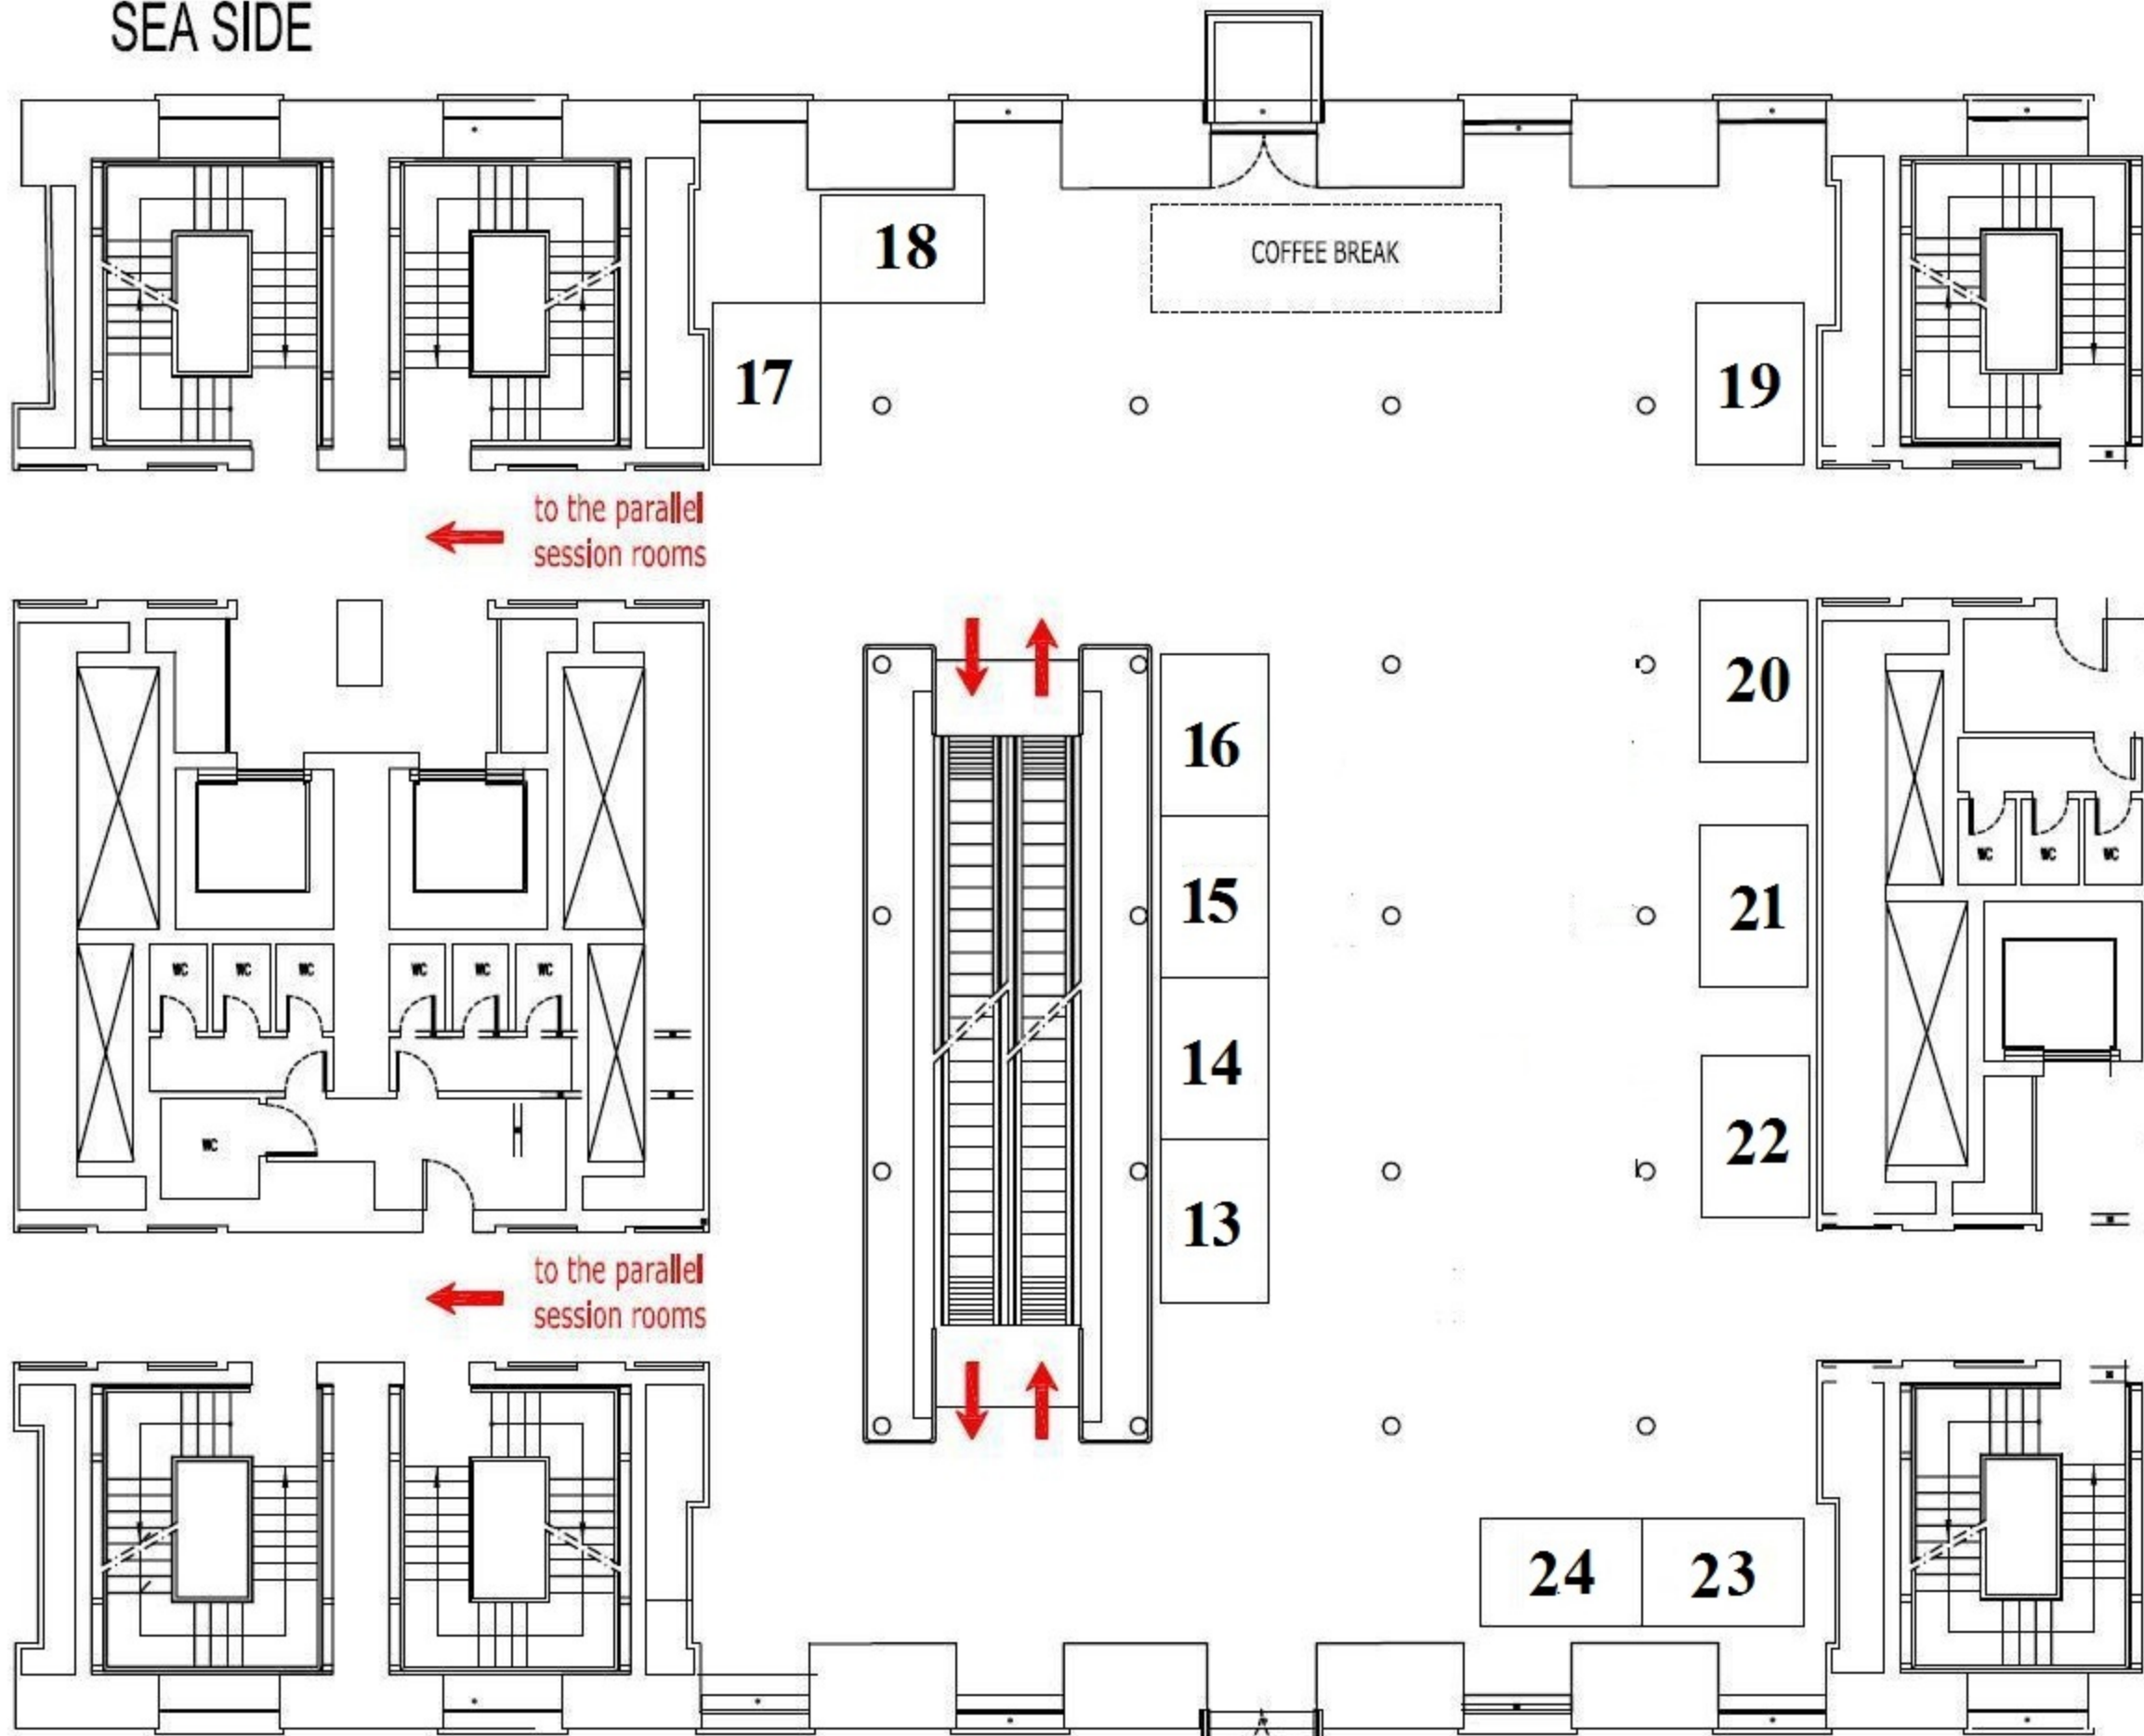

SEA SIDE

COFFEE BREAK

to the parallel session rooms

to the parallel session rooms

1:200 scale / 1 cm = 2 mt

MODULE 8 - 2nd FLOOR